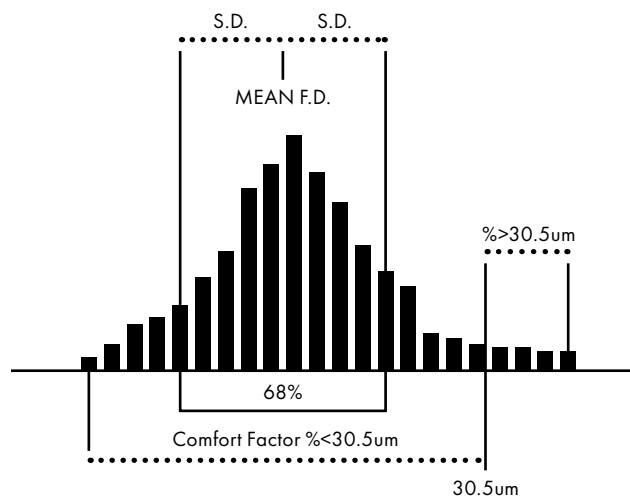

We purchased a half share in a new horn sire at the Tara Park Merino Stud on-property sale in 2023 which we used in the paddock joining. The ram was Lot 3, sired by 7447 and tag number is 035.

The 2023 Koonwarra bred sires/families used for paddock joined were:

Family	Sire	Ear Tag Colour	Grand Sire
Tara Park Horn	035	Pink	TP 7447
KWA Nerstane Poll	001	Black	KWA 013
KWA Nerstane Poll	013	Black	Nerstane 043
KWA Nerstane Horn	008	Black	Nerstane 043
KWA Glenpaen Magic Horn	126	Dark Green	KWA 186
KWA Glenpaen Magic Horn	186	Dark Green	Glenpaen Magic
KWA Glenpaen Magic Poll	100	Dark Green	KWA 214
KWA Roseville Park Horn	157	Yellow	KWA 165
KWA Roseville Park Horn	267	Yellow	KWA 156
KWA Roseville Park Poll	237	Yellow	KWA 156
KWA Claypans Poll	204	Sky Blue	Claypans 323

FLEECE TESTING DEFINITIONS

F.D. – Fibre Diameter: The mean (average) micron result of a sample.

S.D. – Standard Deviation: Measures in microns the spread of fibres either side of the mean F.D. in which 68% (two-thirds) of the fibres lie. The lower the S.D. the more uniform the wool.

C.V. – Coefficient of Variation: The C.V. is the S.D. divided by the mean F.D. x 100. C.V. measures the F.D. variability as a percentage. C.V. tends to fall in the range of 15% to 30% – 15% is a very uniform wool, while 30% is a highly variable wool.

C.F. – Comfort Factor: Measures the percentage of fibres below 30.5 microns. Calculated as 100 minus % of fibres below 30.5um.

PLEASE NOTE: Please remember that all these May/June 2023 drop rams could have a six to eight weeks' spread in their date of birth, from the earliest AI lamb born to the last paddock joined lamb born. Therefore the ram body weights are done only as a guide.

On sale day, there will be individual and current information on each ram including micron, S.D., C.V., GFW% and comfort factor plus sire/family and current body weights along with meat indexes and ram power indexes.

Ram sale measurements comply with the standards recommended by NSW Stud Merino Breeders Association.